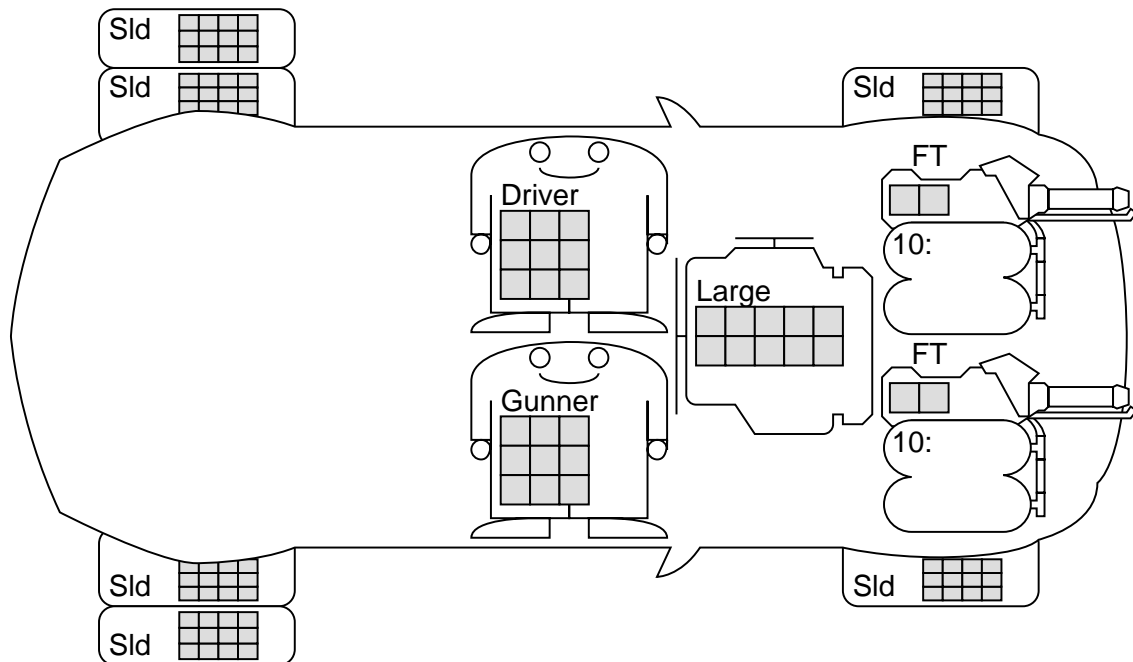

CAR WARS COMBAT GARAGE

212 Main Fire Truck

$25,710

KILLS:
WINS:

VEHICLE

Body: Pickup
Chassis: Extra-Heavy
Suspension: Off-Road
Weight: 5630 lbs.
Tech Level: Classic
Hand Wpns: GEs

PERFORMANCE

Handling Class: 1
Acceleration: 5
TopSpeed: 92.5
Range: 200mi @46
Cargo Space: 11 spaces
Cargo Weight: 370 lbs.

CREW

Driver
Reflex Roll:
Driver Skill:
Gunner Skill:
Gunner
Driver Skill:
Gunner Skill:

WEAPONS

Weapon Name	Ammo Type	To Hit	Damage	FM	BD
Flamethrower		6	1d	4	3

ARMOR

Front 15:
Left 15:
Right 15:
Back 15:
Top 10:
Under 10:

Pickup, Extra-Heavy chassis, Off-Road suspension, Large power plant, 6 Solid tires, Driver w/HRTC and IBA, Gunner w/HRTC and IBA, 2 Linked Flamethrowers Front, Plastic Armor: F15, L15, R15, B15, T10, U10, Cargo: [11 spaces, 370 lbs. @ Top Speed 90], Acceleration 5, Top Speed 92.5, HC 1, 5630 lbs., $25710

Walkaround: Pickup, Off-Road Suspension, 6 tires, Electric Power Plant, Driver, Gunner, 2x Flamethrower Front