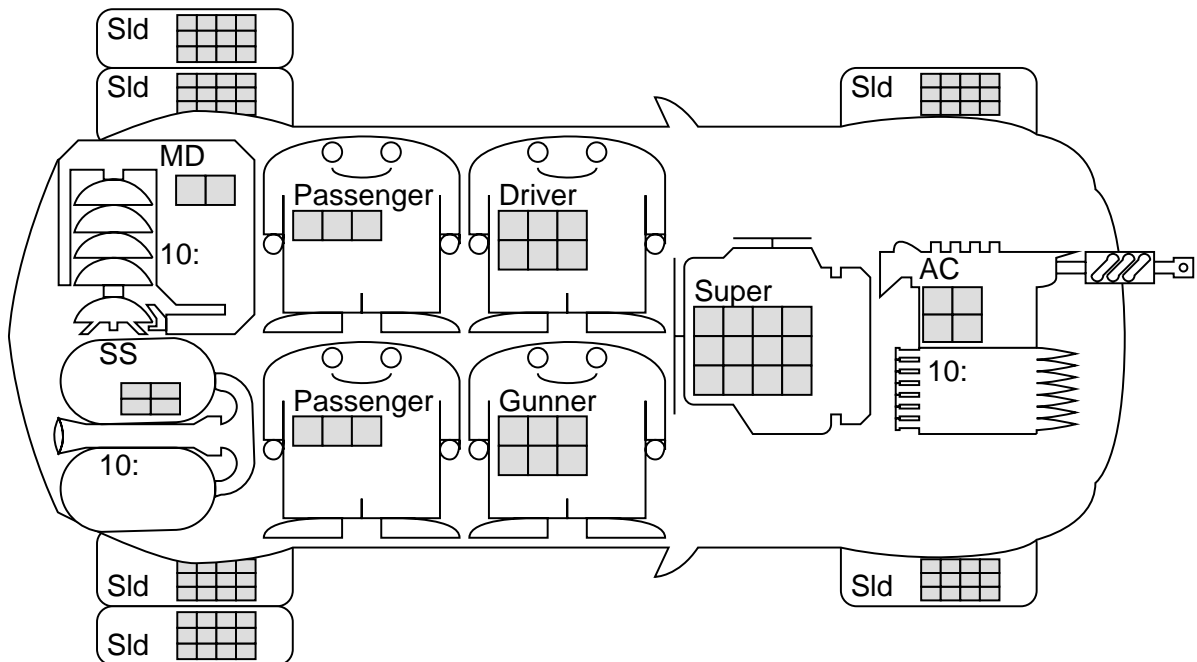

CAR WARS COMBAT GARAGE

Alex Murphy's Van

$33,800

KILLS:
WINS:

VEHICLE

Body: Van
Chassis: Extra-Heavy
Suspension: Off-Road
Weight: 6705 lbs.
Tech Level: Classic
Hand Wpns: GEs

PERFORMANCE

Handling Class: 1
Acceleration: 5
TopSpeed: 100
Range: 200mi @50
Cargo Space: 12 spaces
Cargo Weight: 495 lbs.

CREW

Driver
Reflex Roll:
Driver Skill:
Gunner Skill:
Gunner
Driver Skill:
Gunner Skill:

WEAPONS

Weapon Name	Ammo Type	To Hit	Damage	FM	BD
Autocannon		6	3d		
Minedropper			1d/2d		

ARMOR

Front 25:
Left 25:
Right 25:
Back 25:
Top 10:
Under 10:

Van, Extra-Heavy chassis, Off-Road suspension, Super power plant, 6 Solid tires, Driver w/HRTC and BA, Gunner w/HRTC and BA, 2 Passengers, Autocannon Front, Minedropper Back w/10 Mines, Smokescreen Back, Plastic Armor: F25, L25, R25, B25, T10, U10, Cargo: [12 spaces, 495 lbs. @ Top Speed 95], Acceleration 5, Top Speed 100, HC 1, 6705 lbs., $33800

Walkaround: Van, Off-Road Suspension, 6 tires, Electric Power Plant, Driver, Gunner, 2 Passengers, Small Bore Projectile Weapon Front, Dropped Solid Back, Dropped Gas Back