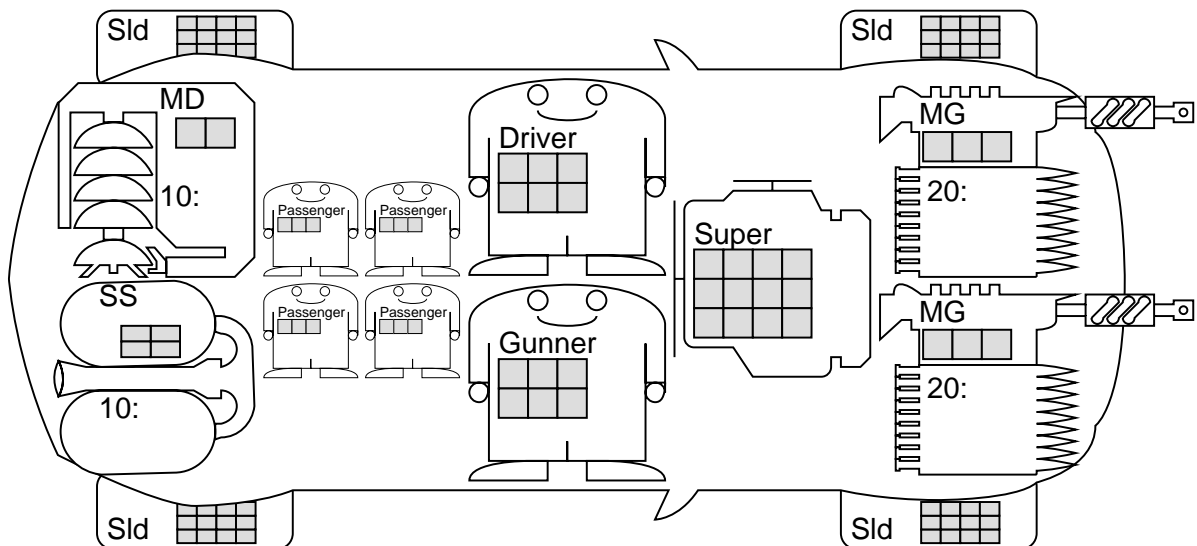

CAR WARS COMBAT GARAGE

Anne Murphy's Van

$27,700

KILLS:
WINS:

VEHICLE

Body: Van
Chassis: Heavy
Suspension: Off-Road
Weight: 6515 lbs.
Tech Level: Classic
Hand Wpns: GEs

PERFORMANCE

Handling Class: 1
Acceleration: 5
TopSpeed: 102.5
Range: 200mi @51
Cargo Space: 11 spaces
Cargo Weight: 85 lbs.

CREW

Driver
Reflex Roll:
Driver Skill:
Gunner Skill:
Gunner
Driver Skill:
Gunner Skill:

WEAPONS

Weapon Name	Ammo Type	To Hit	Damage	FM	BD
Machine Gun		7	1d		
Minedropper			1d/2d		

ARMOR

Front 20:
Left 20:
Right 20:
Back 20:
Top 20:
Under 10:

Van, Heavy chassis, Off-Road suspension, Super power plant, 4 Solid tires, Driver w/HRTC and BA, Gunner w/HRTC and BA, 4 Passengers, 2 Linked Machine Guns Front, Minedropper Back w/10 Mines, Smokescreen Back, Plastic Armor: F20, L20, R20, B20, T20, U10, Cargo: [11 spaces, 85 lbs. @ Top Speed 100], Acceleration 5, Top Speed 102.5, HC 1, 6515 lbs., $27700

Walkaround: Van, Off-Road Suspension, 4 tires, Electric Power Plant, Driver, Gunner, 4 Passengers, 2x Small Bore Projectile Weapon Front, Dropped Solid Back, Dropped Gas Back