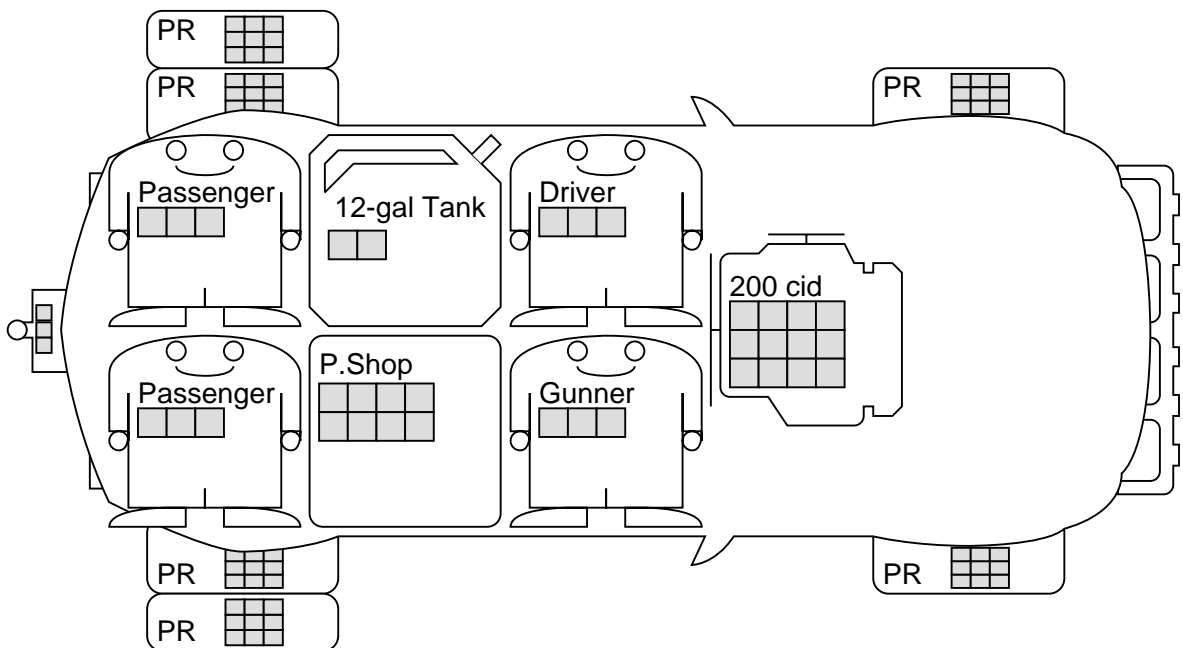

CAR WARS COMBAT GARAGE

Cromwell Hi-rail Pickup

$17,692

KILLS:
WINS:

VEHICLE

Body: Pickup
Chassis: Extra-Heavy
Suspension: Heavy
Weight: 5967 lbs.
Tech Level: UACFH/Pyrrar
Hand Wpns: N/A

PERFORMANCE

Handling Class: 2
Acceleration: 5/10
TopSpeed: 75
Range: 396mi @45
Cargo Space: 9 spaces
Cargo Weight: 1833 lbs.

CREW

Driver
Reflex Roll:
Driver Skill:
Gunner Skill:
Gunner
Driver Skill:
Gunner Skill:

WEAPONS

Weapon Name	Ammo Type	To Hit	Damage	FM	BD

ARMOR

Front 5:
Left 5:
Right 5:
Back 5:
Top 5:
Under 10:

Pickup, Extra-Heavy chassis, Heavy suspension, 200 cid engine w/Carburetor and Turbocharger, 12-gal Economy Tank, 6 Puncture-Resistant tires, Driver, Gunner, 2 Passengers, Extra-Heavy Hitch (Tow Capacity 2283 lbs.), Portable Shop (4 cases), Metal Armor: F5 (Ramplate), L5, R5, B5, T5, U10, Cargo: [9 spaces, 1833 lbs. @ Top Speed 62.5], Acceleration 5 (+5 w/Turbo), Top Speed 75, HC 2, 5967 lbs., $17692

Walkaround: Pickup, 6 tires, Gas Engine, Driver, Gunner, 2 Passengers, Hitch, Ramplate