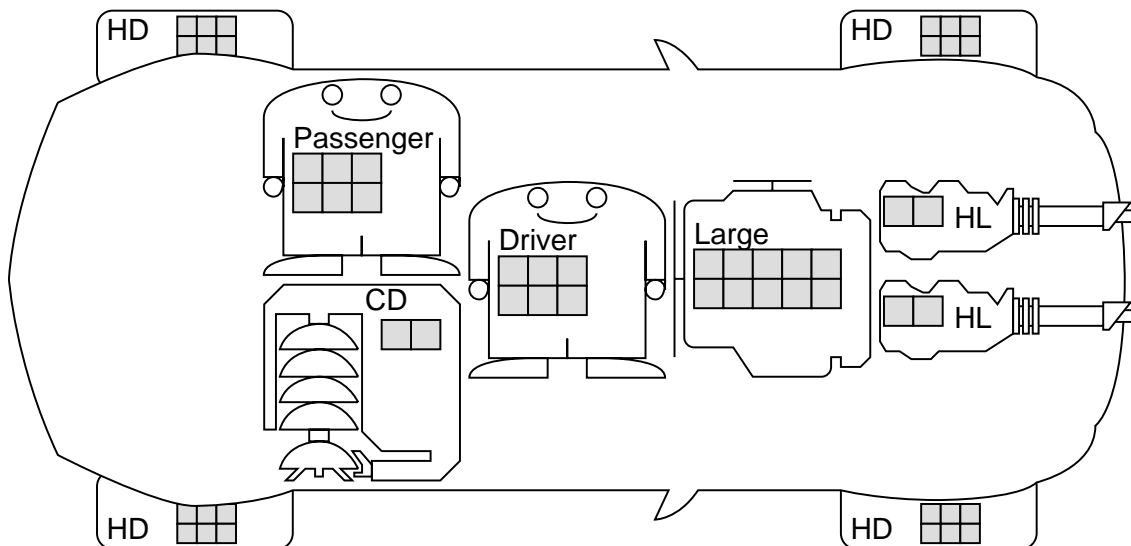

Station Wagon, Extra-Heavy chassis, Heavy suspension, Large power plant w/SC, 4 Heavy-Duty tires, Driver w/TC and BA and Safety Seat, Passenger w/BA and Ejection Seat, 2 Linked Heavy Lasers Front, Chaff Dispenser Underbody, Plastic Armor: F24, L24, R24, B24, T15, U12, Cargo: [6 spaces, 40 lbs.], Acceleration 5, Top Speed 90, HC 3, 6560 lbs., \$35610

Walkaround: Station Wagon, 4 tires, Electric Power Plant, Driver, Passenger, 2x Laser Front